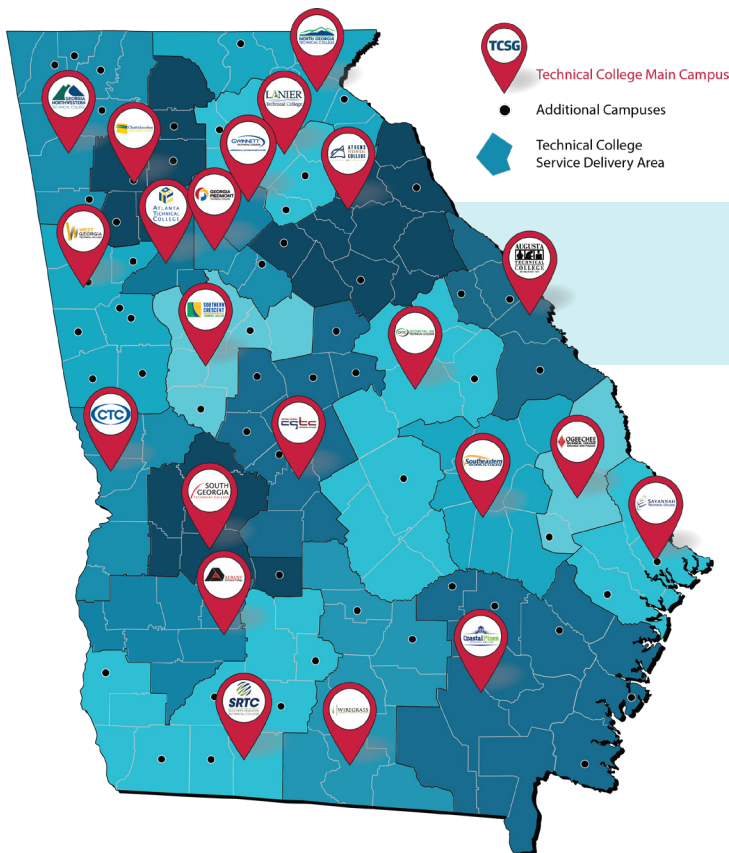

88 CAMPUS LOCATIONS ACROSS GEORGIA

1800 Century Place NE
Ste. 400
Atlanta, GA 30345
1.404.679.1600 | tcsgeu.edu